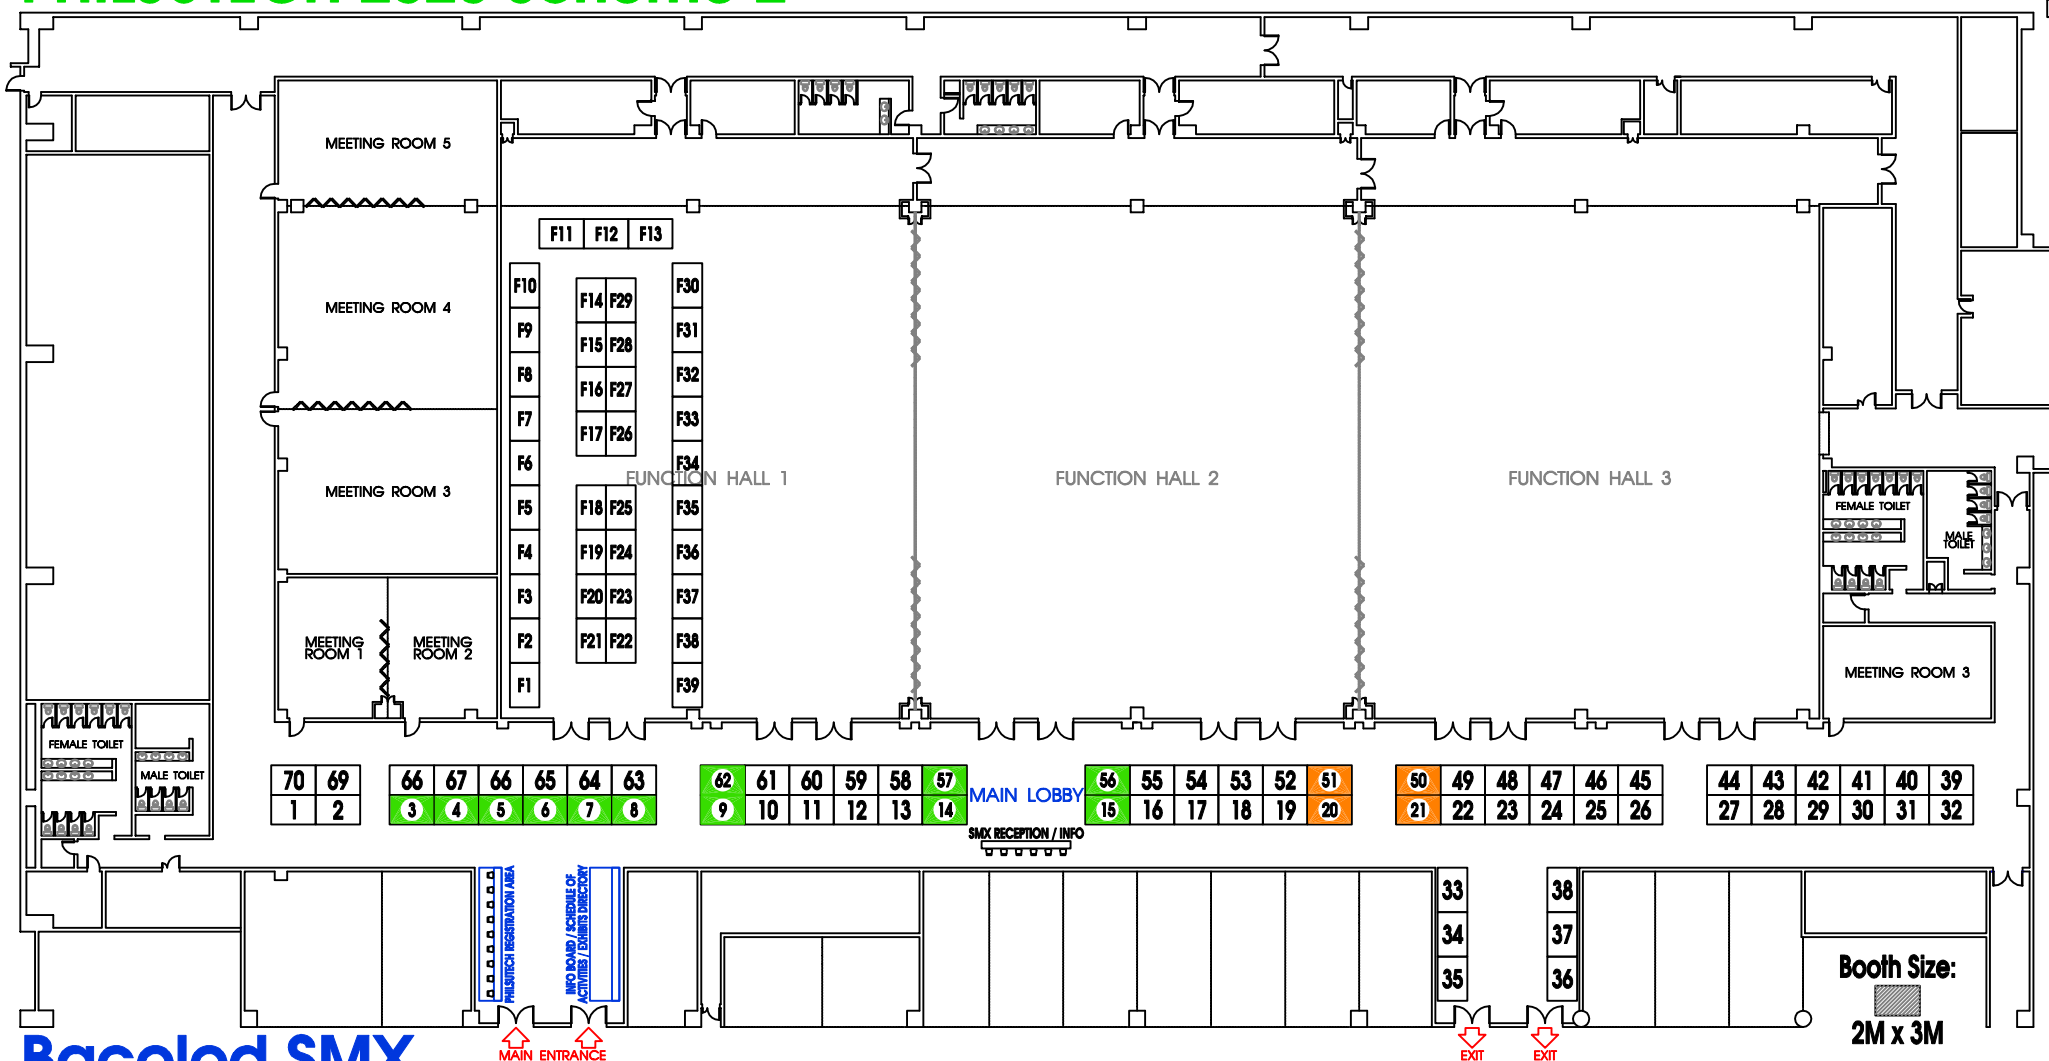

PHILSUTECH 2020 Scheme 2

Bacolod SMX

LEGEND

DIAMOND SPONSOR	
GOLD SPONSOR	
REGULAR BOOTH	

Booth Size:
2M x 3M

BOOTH COUNT

Foyer Area	: 70 units
Function Hall 1	: 39 units
Function Hall 2	: N.A.
Function Hall 3	: N.A.